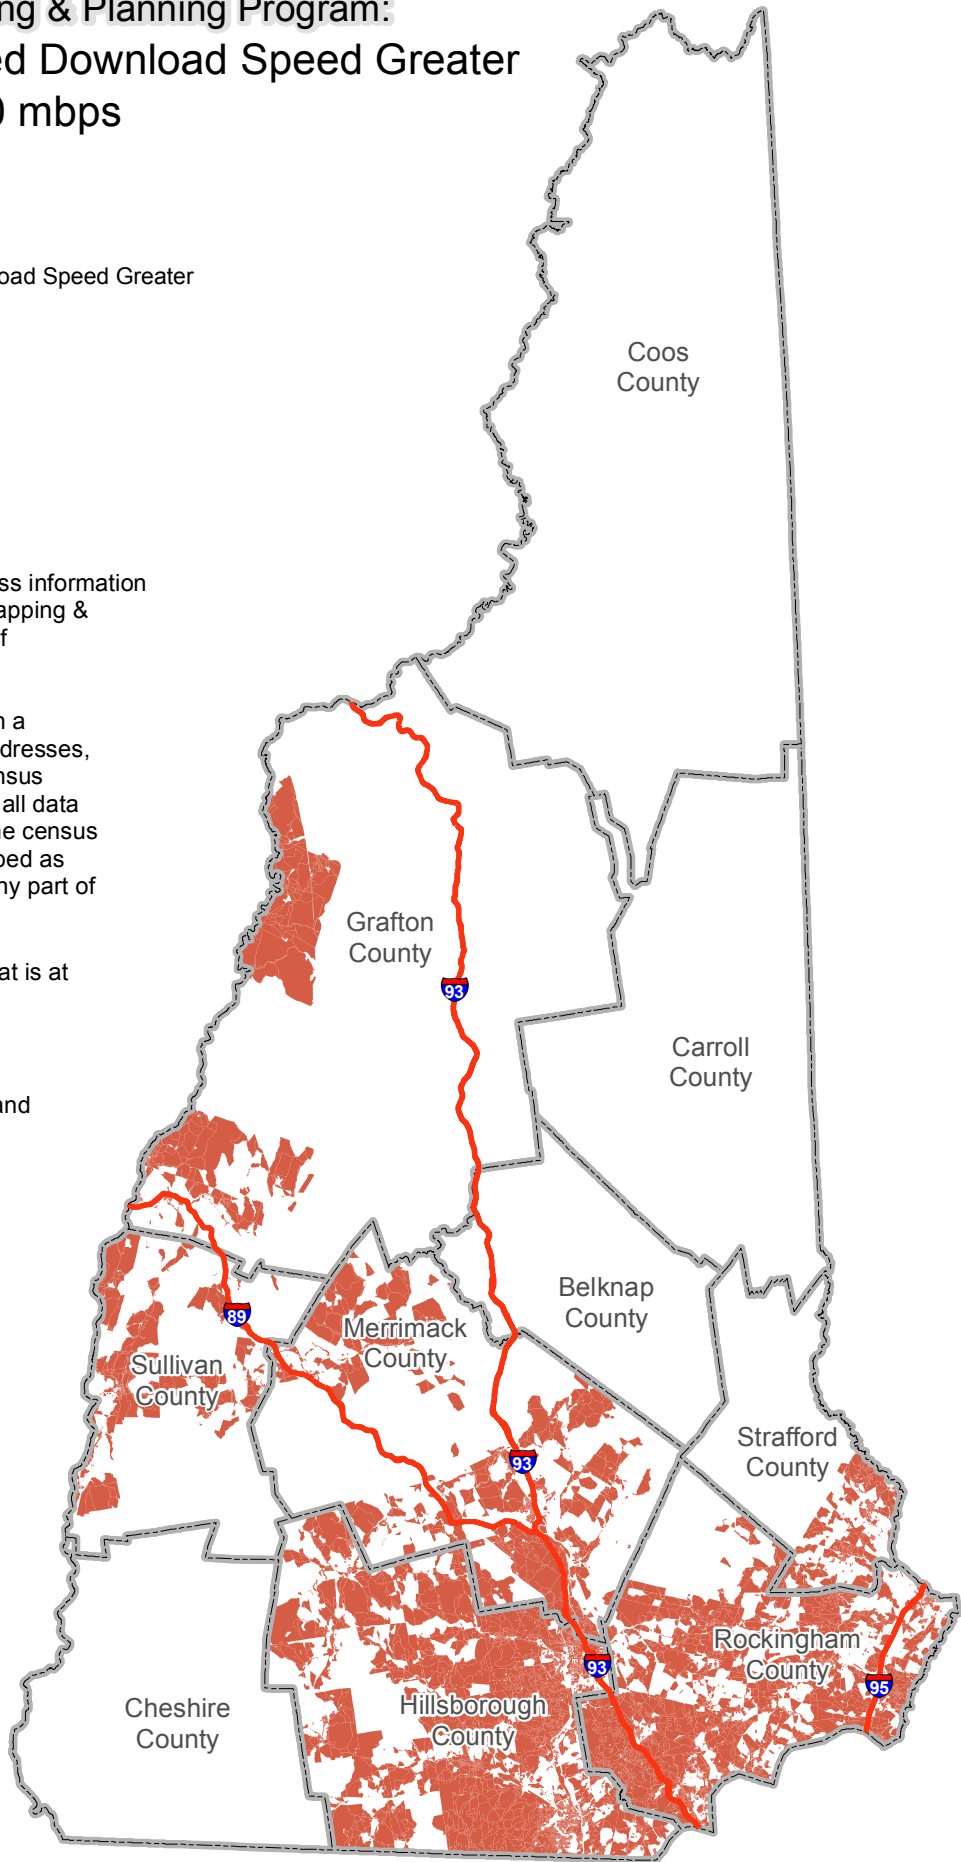

NH Broadband Mapping & Planning Program: Maximum Advertised Download Speed Greater Than or Equal to 50 mbps

Map Key

Maximum Advertised Download Speed Greater Than or Equal to 50 mbps

Other Features

Interstate

County boundary

The map displays broadband access information submitted to the NH Broadband Mapping & Planning Program (NHBMPP) as of September 30, 2011.

Service providers submitted data in a range of geographies, including addresses, road segments, census blocks, census tracts, etc. For mapping purposes, all data are aggregated and displayed at the census block level. A census block is mapped as "served" if service is delivered to any part of the block.

Broadband is defined as access that is at least **768 kbps downstream** and **200 kbps upstream**.

Maximum download speed was calculated without satellite broadband service.

Please visit the NHBMPP web site at: www.wantbroadbandnh.org